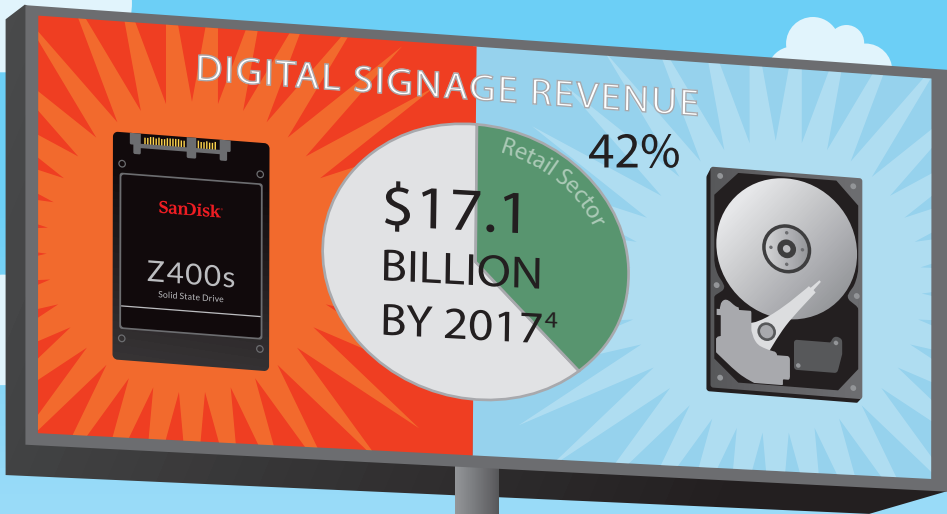

SOLID STATE VS. HARD DISK

20X SSD outperforms HDD by 20X¹

5X SSD is 5X more reliable than HDD²

1/20th SSD uses 1/20th the power of HDD³

PERFORMANCE	App Load/Response Time			SSD is 20x faster than HDD
	Random Data Rate (IOPS)	<p>READ RATE</p> <p>WRITE RATE</p> <p>■ = 1,000 IOPS</p>	<p>READ RATE</p> <p>WRITE RATE</p>	<p>SSD = Up to 33k IOPS HDD = 169 IOPS</p> <p>SSD = Up to 62k IOPS HDD = 169 IOPS</p>
	Sequential Data Rate (MB/S)	<p>READ RATE</p> <p>WRITE RATE</p> <p>● = 10 MB/second</p>	<p>READ RATE</p> <p>WRITE RATE</p>	<p>SSD = Up to 546 MB/second HDD = 156 MB/second</p> <p>SSD = Up to 342 MB/second HDD = 156 MB/second</p>
RESISTANCE	Shock			<p>SSD = 1,500G @ 0.5ms HDD = 350G @ 0.5ms</p>
	Vibration			<p>SSD = 5gRMS, 10-2,000Hz HDD = 0.5gRMS, 23 - 350Hz</p>
	Power Usage			<p>SSD = 30mW HDD = 817mW</p> <p>1/20th Power Consumption 1/20</p>
	Meantime Between Failure			<p>SSD = 1,750,000 Hours HDD = 750,000 Hours</p>
Moving Parts			<p>SSD = No moving parts HDD = 2 or more moving parts spinning</p> <p>\$200 Ave. cost of field repair⁵</p>	